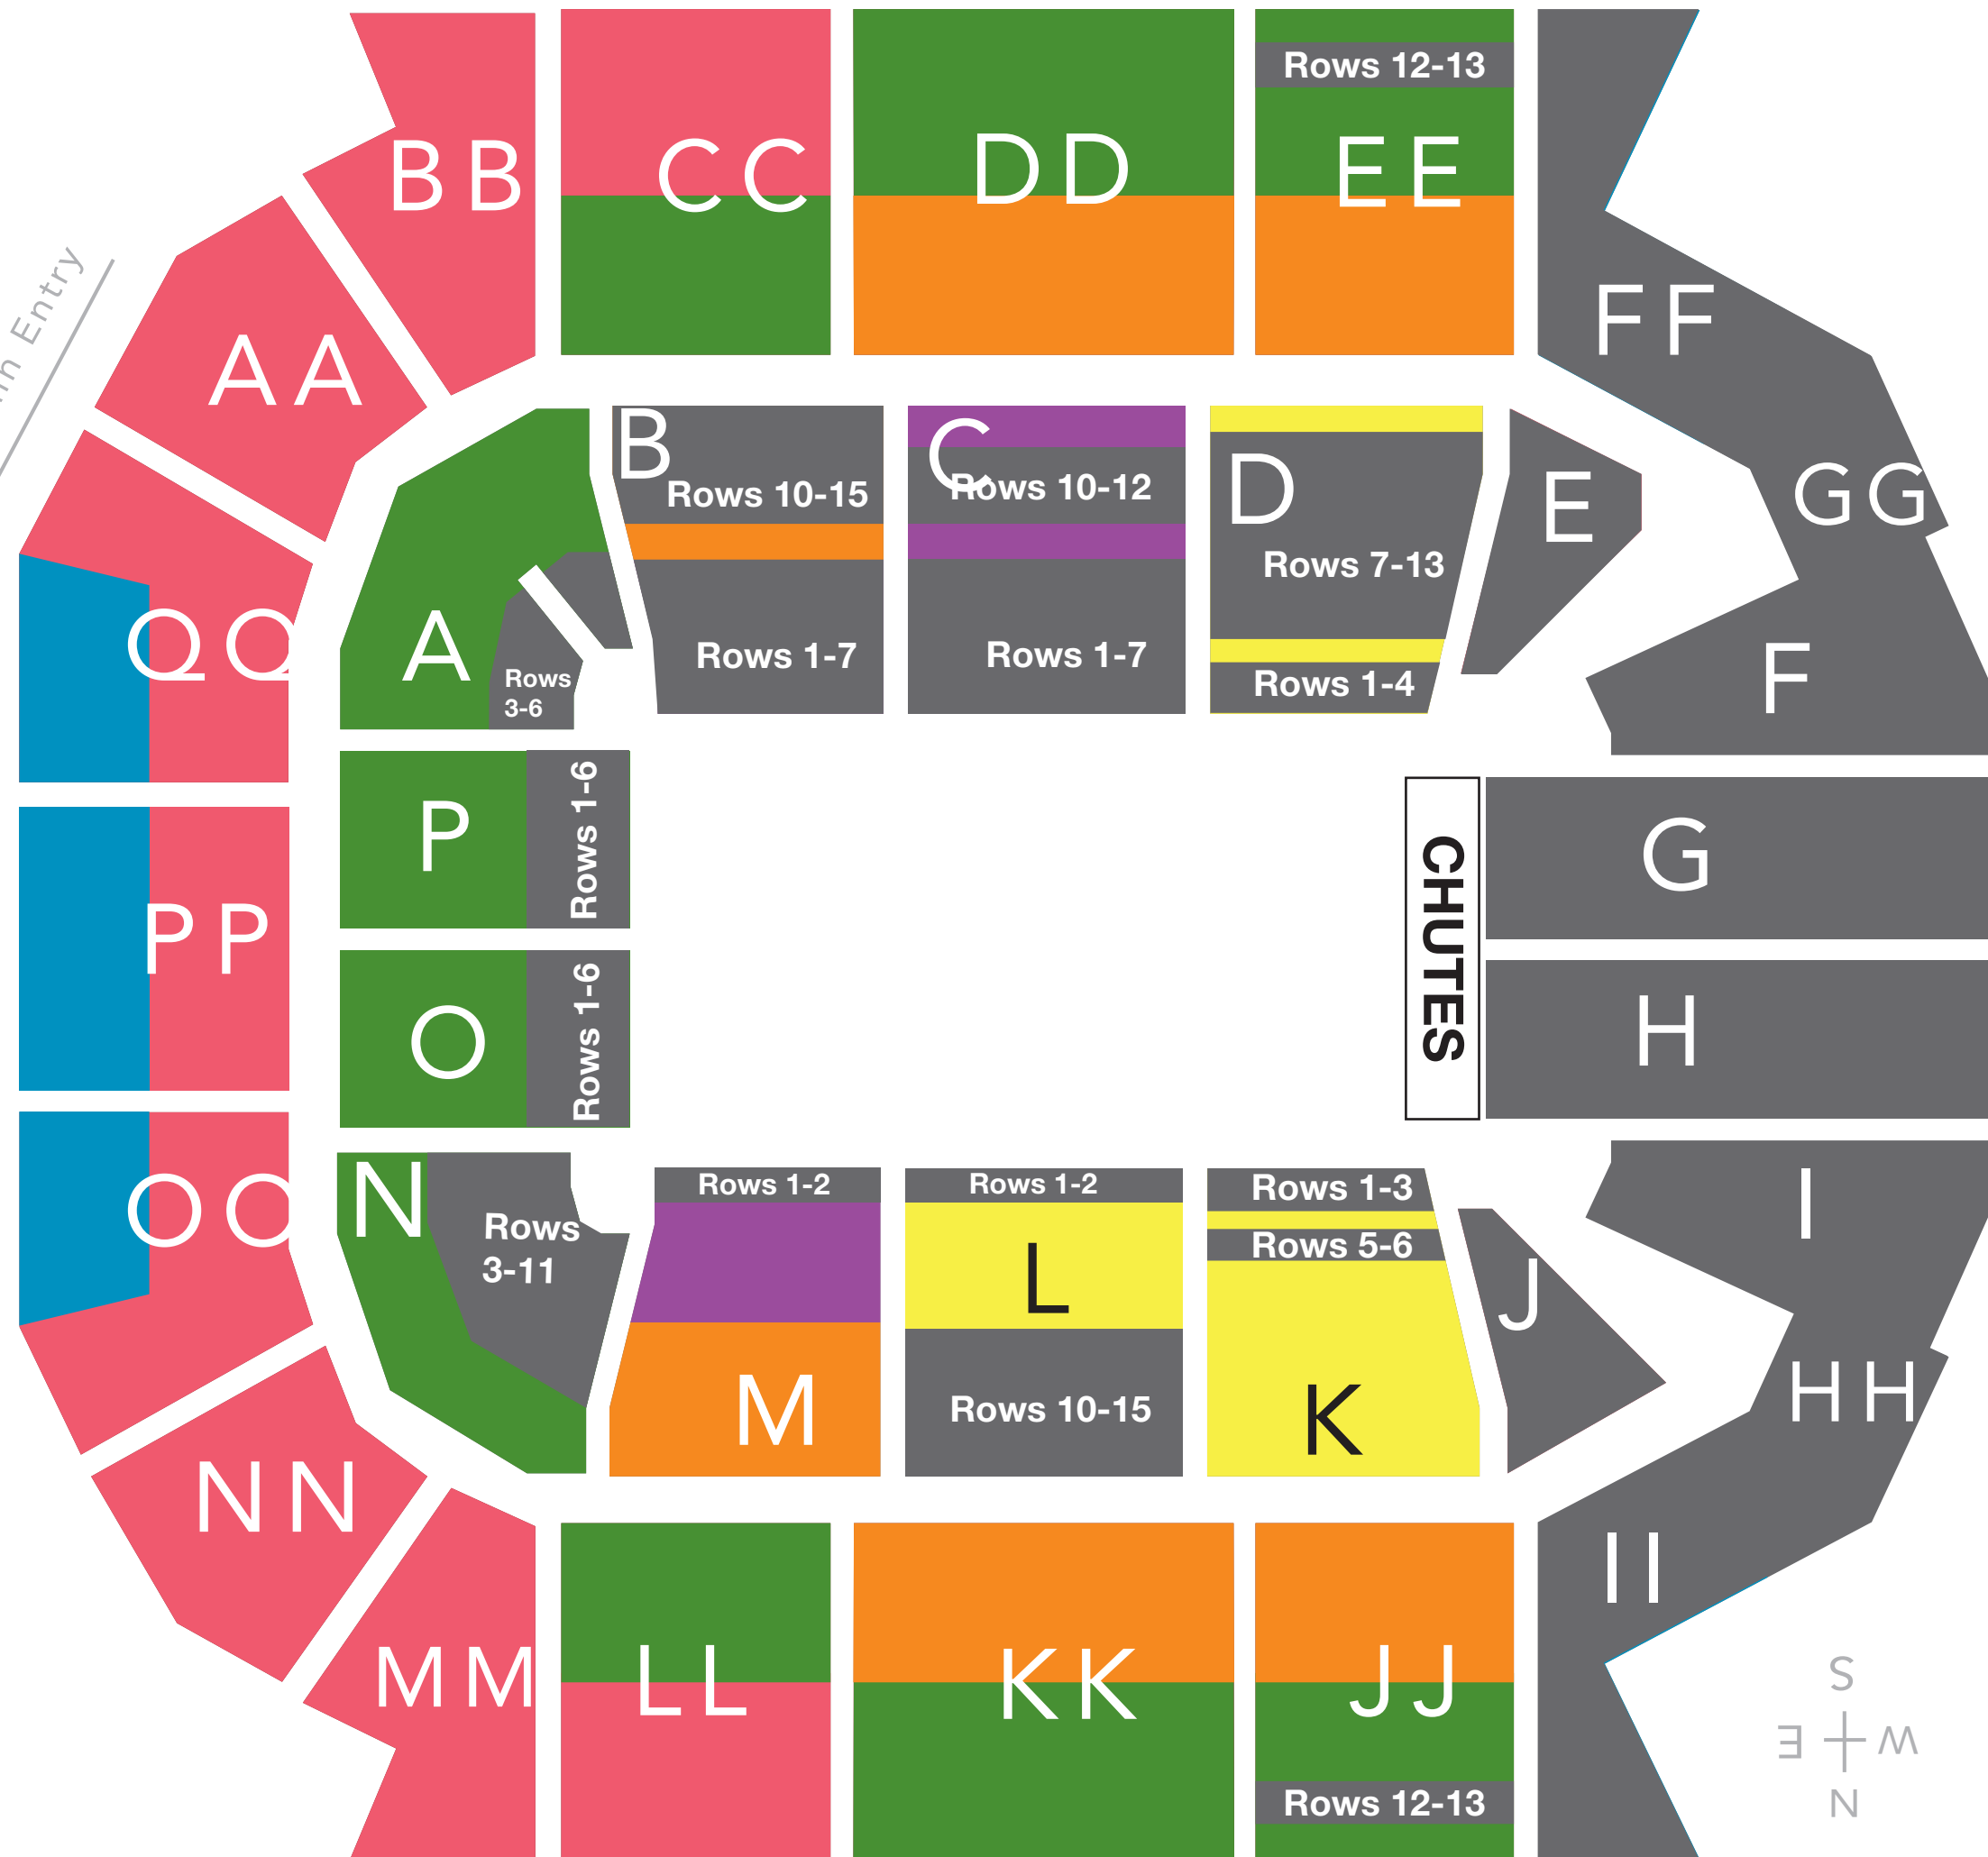

PBR 2011
JQH Arena Springfield
Saturday & Sunday

Main Entry

Split Row Pricing:

- Section B - Rows 1-7: \$80
- Section B - Rows 8-15: \$60
- Section C - Rows 1-7: \$100
- Section C - Rows 8-15: \$80
- Section L - Rows 1-7: \$100
- Section L - Rows 8-15: \$80
- Section M - Rows 1-7: \$80
- Section M - Rows 8-15: \$60

- \$100**
- \$80**
- \$60**
- \$40**
- \$25**
- \$15**

 = **PBR National Promotor Seating**

PLEASE NOTE:

- Looking from Arena floor toward seats, seat 1 is on the left, and seat numbers move to the right.
- \$2.00 Venue Fee, Per Ticket
- Taxes included in ticket price
- No exchanges / refunds
- Blackout and pricing blocks are approximated. Ticket representative will have final pricing and availability details.